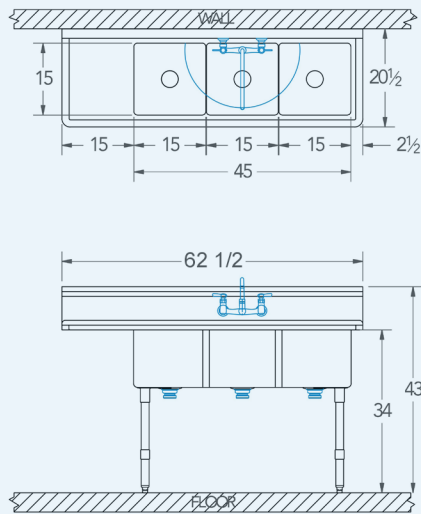

### Bowl (Lg x Wd x Dp)

15" x 15" x 12"

### Drainboard

Left: 15"

Right: 0"

### Overall (Lg x Wd x Ht)

62 1/2" x 20 1/2" x 43"

### Faucet Holes

1-1/8" Dia 8" Centers